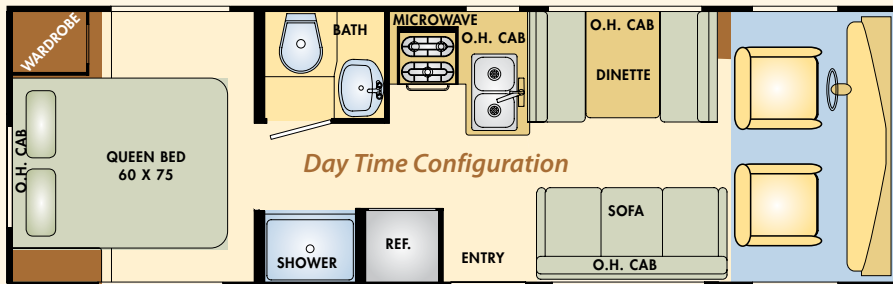

## Large RV

Large RV is perfect for a party of 4 to 6 (28-31 feet)

Motorhome sizes are determined by exterior length. The floor plan illustration shown here is a sample of the day and night configuration. The actual floor plan in your vehicle may be different from those illustrated above.