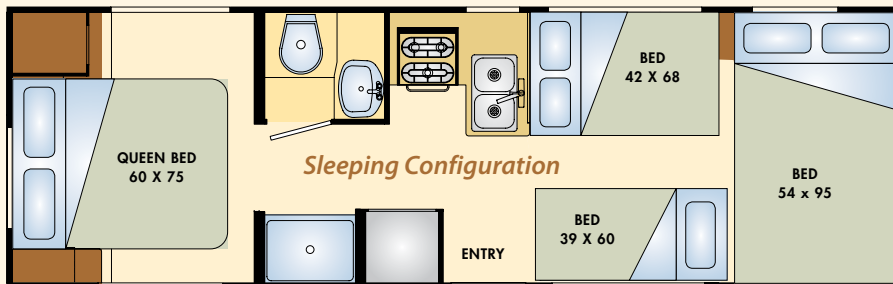

## Large RV

Large RV is perfect for a party of 4 to 6 (28-31 feet)

Motorhome sizes are determined by exterior length. The floor plan illustration shown here is a sample of the day and night configuration. The actual floor plan in your vehicle may be different from those illustrated above.