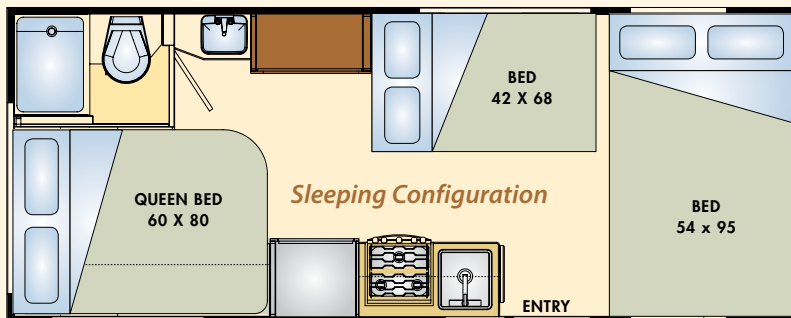

ALASKA MOTORHOME RENTALS

Standard RV

Standard RV is perfect for a party of 2 to 4 (21-24 feet)

Motorhome sizes are determined by exterior length. The floor plan illustration shown here is a sample of the day and night configuration. The actual floor plan in your vehicle may be different from those illustrated above.