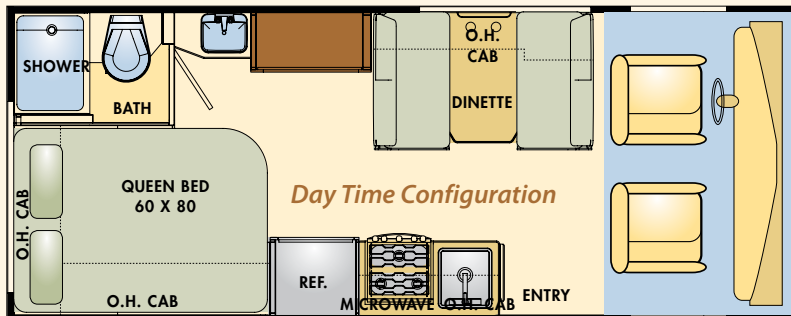

ALASKA MOTORHOME RENTALS

Standard RV

Standard RV is perfect for a party of 2 to 4 (21-24 feet)

Motorhome sizes are determined by exterior length. The floor plan illustration shown here is a sample of the day and night configuration. The actual floor plan in your vehicle may be different from those illustrated above.