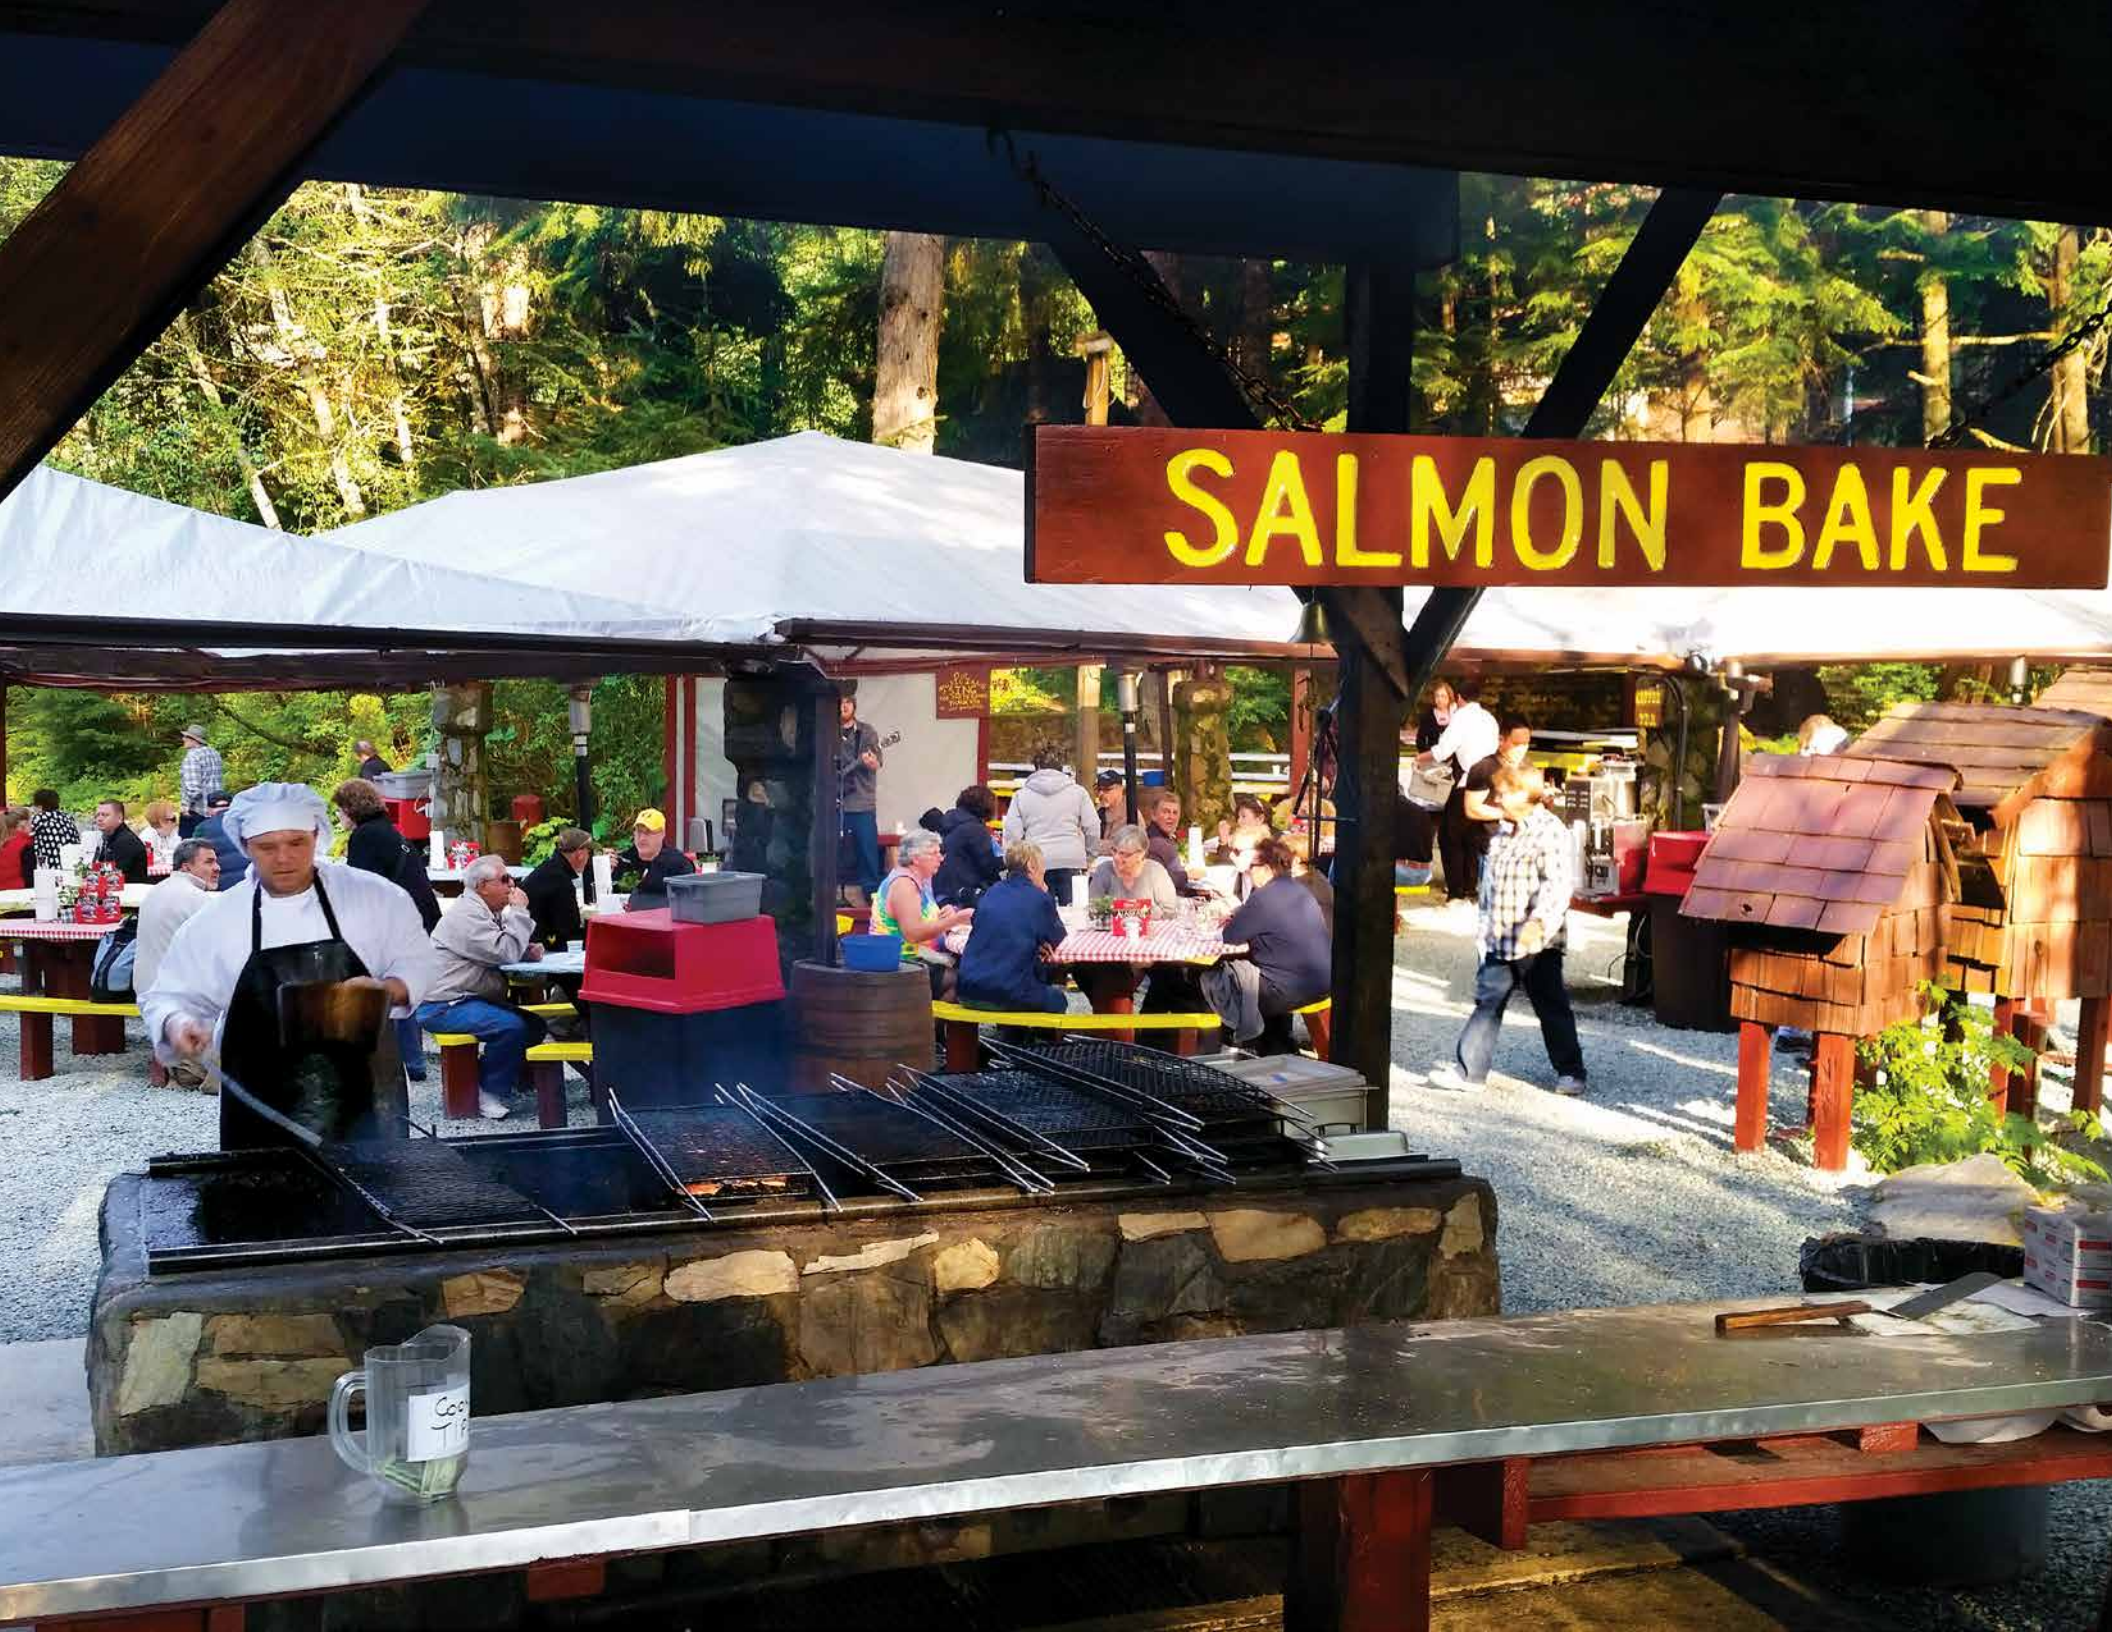

Gold Creek Salmon Bake
Photo by George Voyvodich
Groveland, CA

MAY 2016

SUN	MON	TUE	WED	THU	FRI	SAT
1	2	3	4	5	6	7
8 Mother's Day	9	10	11	12	13	14
15	16	17	18	19	20	21
22	23	24	25	26	27	28
29	30 Memorial Day	31	1	2	3	4