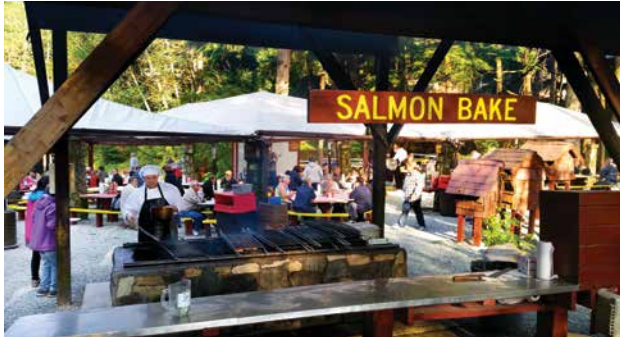

January 2016

SUN	MON	TUE	WED	THU	FRI	SAT
27	28	29	30	31	1	2
3	4	5	6	7	8	9
10	11	12	13	14	15	16
17	18	19	20	21	22	23
24 31	25	26	27	28	29	30

February 2016

SUN	MON	TUE	WED	THU	FRI	SAT
31	1	2	3	4	5	6
7	8	9	10	11	12	13
14	15	16	17	18	19	20
21	22	23	24	25	26	27
28	29	1	2	3	4	5

March 2016

SUN	MON	TUE	WED	THU	FRI	SAT
28	29	1	2	3	4	5
6	7	8	9	10	11	12
13	14	15	16	17	18	19
20	21	22	23	24	25	26
27	28	29	30	31	1	2

April 2016

SUN	MON	TUE	WED	THU	FRI	SAT
27	28	29	30	31	1	2
3	4	5	6	7	8	9
10	11	12	13	14	15	16
17	18	19	20	21	22	23
24	25	26	27	28	29	30

May 2016

SUN	MON	TUE	WED	THU	FRI	SAT
1	2	3	4	5	6	7
8	9	10	11	12	13	14
15	16	17	18	19	20	21
22	23	24	25	26	27	28
29	30	31	1	2	3	4

June 2016

SUN	MON	TUE	WED	THU	FRI	SAT
29	30	31	1	2	3	4
5	6	7	8	9	10	11
12	13	14	15	16	17	18
19	20	21	22	23	24	25
26	27	28	29	30	1	2

July 2016

SUN	MON	TUE	WED	THU	FRI	SAT
26	27	28	29	30	1	2
3	4	5	6	7	8	9
10	11	12	13	14	15	16
17	18	19	20	21	22	23
24 31	25	26	27	28	29	30

August 2016

SUN	MON	TUE	WED	THU	FRI	SAT
31	1	2	3	4	5	6
7	8	9	10	11	12	13
14	15	16	17	18	19	20
21	22	23	24	25	26	27
28	29	30	31	1	2	3

September 2016

SUN	MON	TUE	WED	THU	FRI	SAT
28	29	30	31	1	2	3
4	5	6	7	8	9	10
11	12	13	14	15	16	17
18	19	20	21	22	23	24
25	26	27	28	29	30	1

October 2016

SUN	MON	TUE	WED	THU	FRI	SAT
25	26	27	28	29	30	1
2	3	4	5	6	7	8
9	10	11	12	13	14	15
16	17	18	19	20	21	22
23 30	24 31	25	26	27	28	29

November 2016

SUN	MON	TUE	WED	THU	FRI	SAT
30	31	1	2	3	4	5
6	7	8	9	10	11	12
13	14	15	16	17	18	19
20	21	22	23	24	25	26
27	28	29	30	1	2	3

December 2016

SUN	MON	TUE	WED	THU	FRI	SAT
27	28	29	30	1	2	3
4	5	6	7	8	9	10
11	12	13	14	15	16	17
18	19	20	21	22	23	24
25	26	27	28	29	30	31